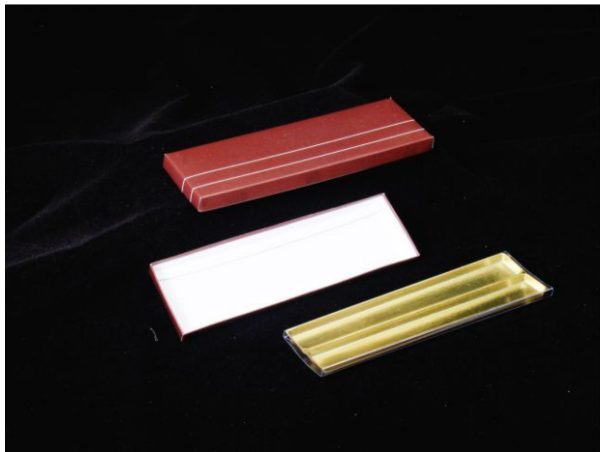

# Choco@SMS

**Message Chocolate Concept**

**Use With 2.5gm Alphabet Moulds**

**Paper Box + Inner Tray + Transparent Sleeve**

**Neha - 8779645017**  
**Akshay - 8928566591**  
**Ankur - 9820106557**

**Choco SMS 1 Line**

**Choco SMS 1 Line**

**Choco SMS 2 Line**

**Choco SMS 2 Line**

**Choco SMS 3 Line**

**Choco SMS 3 Line**

**Choco SMS 2 Line**

**Choco SMS 3 Line**

**Choco SMS 2 Line - Hearts**