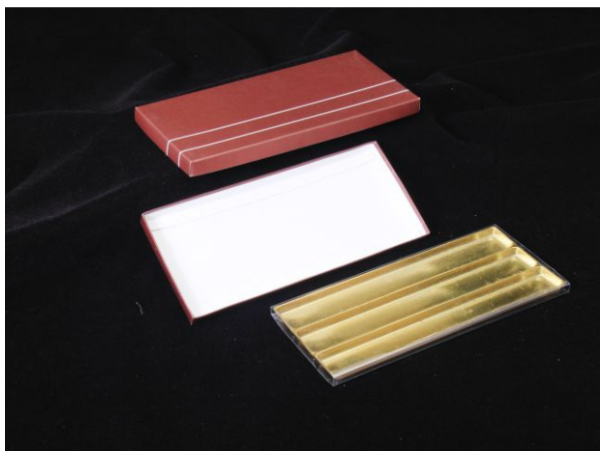

# Choco@SMS

**Message Chocolate Concept**

**Use With 2.5gm Alphabet Moulds**

**Paper Box + Inner Tray + Transparent Sleeve**

**Neha - 8779645017**  
**Akshay - 8928566591**  
**Ankur - 9820106557**

**Choco SMS 1 Line**

**Choco SMS 1 Line**

**Choco SMS 2 Line**

**Choco SMS 2 Line**

**Choco SMS 3 Line**

**Choco SMS 3 Line**

**Choco SMS 2 Line**

**Choco SMS 3 Line**

**Choco SMS 2 Line - Hearts**