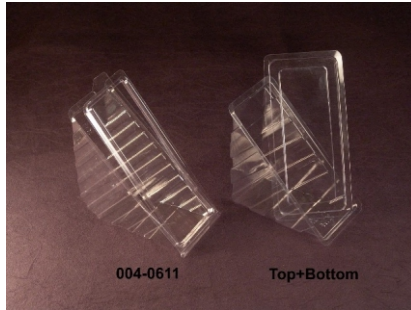

Biscuit Tray 200 gms (400 ml) (B19)

Biscuit Tray 250 gms (600 ml) (B20)

Biscuit Tray 300 gms (700 ml) (B21)

Round Cake Tray Dia 5.5'' (B25)

Tosh Tray (B35)

Mini Pastry 50 X 70 (B36)

B-37
Top Inner Size: 257 x 204 mm x 45 mm deep

Big Khari Tray (B37)

B-39
230 x 140 x 50 mm Deep

Medium Khari Tray (B39)

B40

Maxi Tray PVC 4 X 6 (TI)

Fruit Bowl SB-I

Burger Box

Sandwich Box