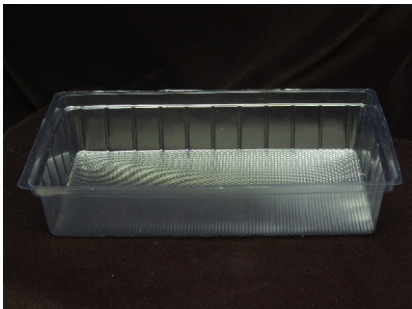

350gms Cake Bar Tray (B6)

200gms Cake Bar Tray (B7)

Triangle Pastry Tray (B12)

Rectangle Pastry Tray (B13)

Rectangle Pastry Tray (Egg less) (B14)

Rectangle Brownie Tray 3''X2.5''X 1'' (B15)

Khari Tray 200 gms (B16)

Biscuit Tray 200 gms (400 ml) (B19)

Biscuit Tray 250 gms (600 ml) (B20)

Biscuit Tray 300 gms (700 ml) (B21)

Round Cake Tray Dia 5.5'' (B25)

Tosh Tray (B35)

Mini Pastry 50 X 70 (B36)

B-37
Top Inner Size: 257 x 204 mm x 45 mm deep

Big Khari Tray (B37)

B-39
230 x 140 x 50 mm Deep

Medium Khari Tray (B39)

B40

Maxi Tray PVC 4 X 6 (TI)

Fruit Bowl SB-I

Burger Box

Sandwich Box