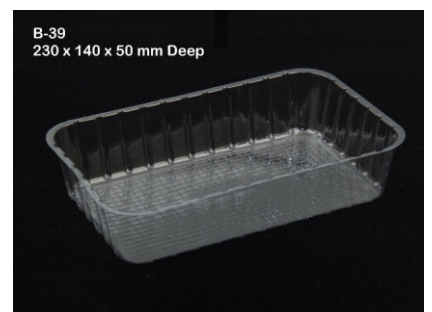

350gms Cake Bar Tray (B6)

200gms Cake Bar Tray (B7)

Triangle Pastry Tray (B12)

Rectangle Pastry Tray (B13)

Rectangle Pastry Tray (Egg less) (B14)

Rectangle Brownie Tray 3''X2.5''X 1'' (B15)

Khari Tray 200 gms (B16)

Biscuit Tray 200 gms (400 ml) (B19)

Biscuit Tray 250 gms (600 ml) (B20)

Biscuit Tray 300 gms (700 ml) (B21)

Round Cake Tray Dia 5.5'' (B25)

Tosh Tray (B35)

Mini Pastry 50 X 70 (B36)

B-37
Top Inner Size: 257 x 204 mm x 45 mm deep

Big Khari Tray (B37)

B-39
230 x 140 x 50 mm Deep

Medium Khari Tray (B39)

B40

Maxi Tray PVC 4 X 6 (TI)

Fruit Bowl SB-I

Burger Box

Sandwich Box