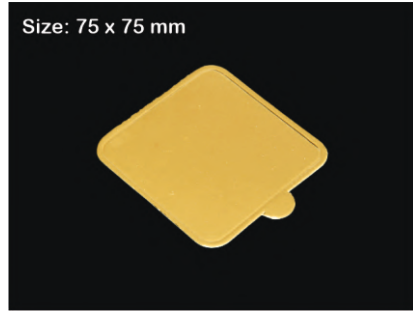

Item: MITA® 003-1208
Outer Size (mm): 140 x 100 x 70
Inner Size (mm): 105x85

**Pastry Board
Round (PB-01)**

**Pastry Board
Triangle (PB-02)**

**Pastry Board
Triangle (PB-03)**

**Pastry Board
Triangle (PB-04)**