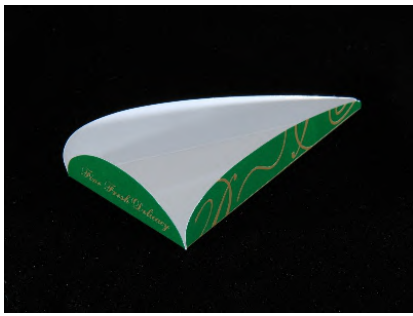

MITA® MDC-05
Gold

MITA® MDC-06
Gold

Pastry Tray Triangle (PT-01)

Pastry Tray Square (PT-02)

Pastry Tray Rectangle (PT-03)

Metallic Rectangle Dish (D-3)

Metallic Triangle Dish (D-4)

Metallic Heart Dish (D-5)