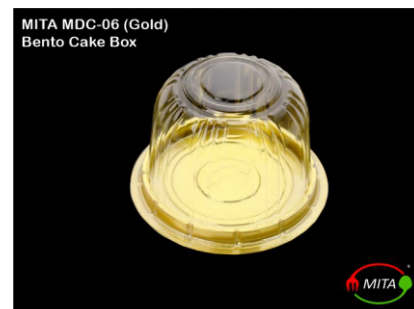

MITA® MDC-03
Black

MITA® MDC-04
Black

MITA® MDC-05
Black

MITA® MDC-06
Black

MITA® MDC-01
Gold

MITA® MDC-02
Gold

MITA® MDC-03
Gold

MITA® MDC-04
Gold

MITA® MDC-05
Gold

MITA® MDC-06
Gold

Pastry Tray Triangle (PT-01)

Pastry Tray Square (PT-02)

Pastry Tray Rectangle (PT-03)

Metallic Rectangle Dish (D-3)

Metallic Triangle Dish (D-4)

Metallic Heart Dish (D-5)

Metallic Round Dish (D-6)

Metallic Square Dish (D-7)

Mita G-13 Swiss Roll Pack

Triangle Pastry Tray (B12)

Rectangle Pastry Tray (B13)

Rectangle Pastry Tray (Egg less) (B14)

Mini Pastry Tray 50 X 70 (B36)

Item: MITA® 003-TP01
Outer Size (mm): 155 x 125 x 66
Inner Size (mm): 135 x 100