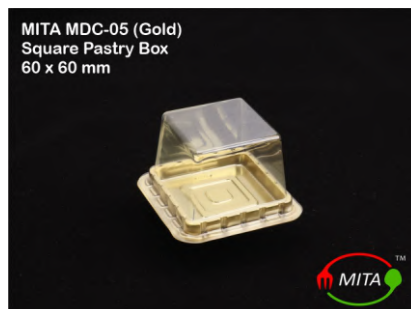

MITA® MDC-03
Black

MITA® MDC-04
Black

MITA® MDC-05
Black

MITA® MDC-06
Black

MITA® MDC-01
Gold

MITA® MDC-02
Gold

MITA® MDC-03
Gold

MITA® MDC-04
Gold

MITA® MDC-05
Gold

MITA® MDC-06
Gold

Pastry Tray Triangle (PT-01)

Pastry Tray Square (PT-02)

Pastry Tray Rectangle (PT-03)

Metallic Rectangle Dish (D-3)

Metallic Triangle Dish (D-4)

Metallic Heart Dish (D-5)

Metallic Round Dish (D-6)

Metallic Square Dish (D-7)

Mita G-13 Swiss Roll Pack

Triangle Pastry Tray (B12)

Rectangle Pastry Tray (B13)

Rectangle Pastry Tray (Egg less) (B14)

Mini Pastry Tray 50 X 70 (B36)

Item: MITA® 003-TP01
Outer Size (mm): 155 x 125 x 66
Inner Size (mm): 135 x 100