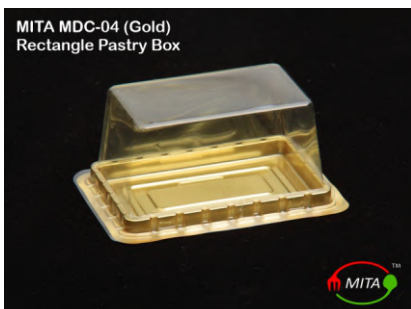

MITA® MDC-03
Black

MITA® MDC-04
Black

MITA® MDC-05
Black

MITA® MDC-06
Black

MITA® MDC-01
Gold

MITA® MDC-02
Gold

MITA® MDC-03
Gold

MITA® MDC-04
Gold

MITA® MDC-05
Gold

MITA® MDC-06
Gold

Pastry Tray Triangle (PT-01)

Pastry Tray Square (PT-02)

Pastry Tray Rectangle (PT-03)

Metallic Rectangle Dish (D-3)

Metallic Triangle Dish (D-4)

Metallic Heart Dish (D-5)

Metallic Round Dish (D-6)

Metallic Square Dish (D-7)

Mita G-13 Swiss Roll Pack

Triangle Pastry Tray (B12)

Rectangle Pastry Tray (B13)

Rectangle Pastry Tray (Egg less) (B14)

Mini Pastry Tray 50 X 70 (B36)

Item: MITA® 003-TP01
Outer Size (mm): 155 x 125 x 66
Inner Size (mm): 135 x 100