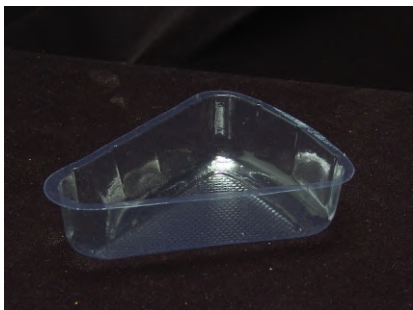

MITA® MDC-05
Gold

MITA® MDC-06
Gold

Pastry Tray Triangle (PT-01)

Pastry Tray Square (PT-02)

Pastry Tray Rectangle (PT-03)

Metallic Rectangle Dish (D-3)

Metallic Triangle Dish (D-4)

Metallic Heart Dish (D-5)

Metallic Round Dish (D-6)

Metallic Square Dish (D-7)

Mita G-13 Swiss Roll Pack

Triangle Pastry Tray (B12)

Rectangle Pastry Tray (B13)

Rectangle Pastry Tray (Egg less) (B14)

Mini Pastry Tray 50 X 70 (B36)

Item: MITA® 003-TP01
Outer Size (mm): 155 x 125 x 66
Inner Size (mm): 135 x 100