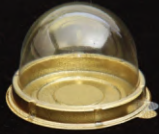

MITA® MDC-03
Black

MITA® MDC-04
Black

MITA® MDC-05
Black

MITA® MDC-06
Black

MITA® MDC-07
Black

MITA® MDC-08
Black

MITA® MDC-09
Black

MITA® MDC-10
Black

MITA MDC-01 (Gold)
Mini Round Pastry Box

MITA® MDC-01
Gold

MITA MDC-02 (Gold)
Triangle Pastry Box

MITA® MDC-02
Gold

MITA MDC-03 (Gold)
Square Pastry Box
75 x 75 mm

MITA® MDC-03
Gold

MITA MDC-04 (Gold)
Rectangle Pastry Box

MITA® MDC-04
Gold

MITA MDC-05 (Gold)
Square Pastry Box
60 x 60 mm

MITA® MDC-05
Gold

MITA MDC-06 (Gold)
Bento Cake Box

MITA® MDC-06
Gold

MITA MDC-07 (Gold)
Rectangle Pastry Box
Height 75mm (3")

MITA® MDC-07
Gold