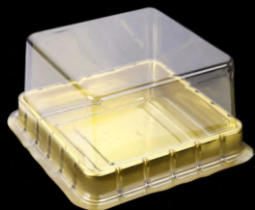

MITA® MDC-04
Gold

MITA MDC-05 (Gold)
Square Pastry Box
60 x 60 mm

MITA® MDC-05
Gold

MITA MDC-06 (Gold)
Bento Cake Box

MITA® MDC-06
Gold

MITA MDC-07 (Gold)
Rectangle Pastry Box
Height 75mm (3")

MITA® MDC-07
Gold

MITA MDC-08 (Gold)
2 Cupcake Box

MITA® MDC-08
Gold

MDC-09 (Gold)
Tea / Plum Cake Box

MITA® MDC-09
Gold

MDC-10 (Gold) Bento Cake Box
3.75 x 3.75 x 2.75"

MITA® MDC-10
Gold