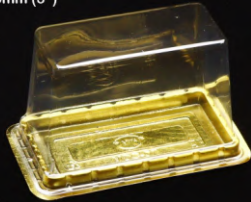

MITA MDC-01 (Gold)
Mini Round Pastry Box

MITA® MDC-01
Gold

MITA MDC-02 (Gold)
Triangle Pastry Box

MITA® MDC-02
Gold

MITA MDC-03 (Gold)
Square Pastry Box
75 x 75 mm

MITA® MDC-03
Gold

MITA MDC-04 (Gold)
Rectangle Pastry Box

MITA® MDC-04
Gold

MITA MDC-05 (Gold)
Square Pastry Box
60 x 60 mm

MITA® MDC-05
Gold

MITA MDC-06 (Gold)
Bento Cake Box

MITA® MDC-06
Gold

MITA MDC-07 (Gold)
Rectangle Pastry Box
Height 75mm (3")

MITA® MDC-07
Gold

MITA MDC-08 (Gold)
2 Cupcake Box

MITA® MDC-08
Gold

MDC-09 (Gold)
Tea / Plum Cake Box

MITA® MDC-09
Gold

MDC-10 (Gold) Bento Cake Box
3.75 x 3.75 x 2.75"

MITA® MDC-10
Gold