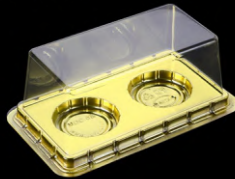

MITA MDC-01 (Gold)
Mini Round Pastry Box

MITA® MDC-01
Gold

MITA MDC-02 (Gold)
Triangle Pastry Box

MITA® MDC-02
Gold

MITA MDC-03 (Gold)
Square Pastry Box
75 x 75 mm

MITA® MDC-03
Gold

MITA MDC-04 (Gold)
Rectangle Pastry Box

MITA® MDC-04
Gold

MITA MDC-05 (Gold)
Square Pastry Box
60 x 60 mm

MITA® MDC-05
Gold

MITA MDC-06 (Gold)
Bento Cake Box

MITA® MDC-06
Gold

MITA MDC-07 (Gold)
Rectangle Pastry Box
Height 75mm (3")

MITA® MDC-07
Gold

MITA MDC-08 (Gold)
2 Cupcake Box

MITA® MDC-08
Gold

MDC-09 (Gold)
Tea / Plum Cake Box

MITA® MDC-09
Gold

MDC-10 (Gold) Bento Cake Box
3.75 x 3.75 x 2.75"

MITA® MDC-10
Gold