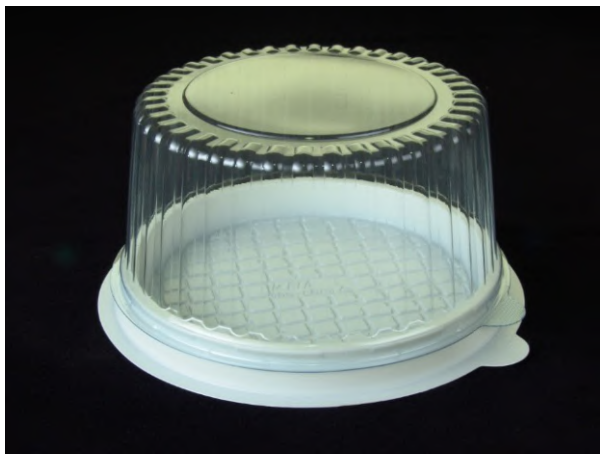

MITA™

Dessert Packaging Cake Boxes

Separate Base & Dome Sets

Coloured Base, Transparent Dome

Cake Sizes: 5" to 10"

Usable with Cake Base

Neha - 8779645017
Akshay - 8928566591
Ankur - 9820106557

Mita 005-CD06

Mita 005-CD08

Mita 005-CD10

Mita 005-CD48 Oval

Super Cake Box 8 x 8 x 6"

Super Cake Box 8 x 8 x 10"

Super Cake Box 10 x 10 x 7"

Super Cake Box 10 x 10 x 12"

Mita CDR-12