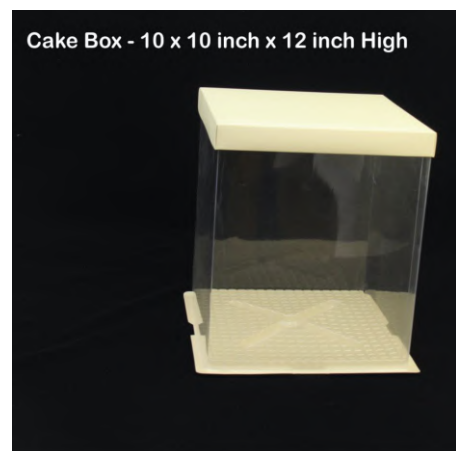

MITA™

Dessert Packaging Cake Boxes

Separate Base & Dome Sets

Coloured Base, Transparent Dome

Cake Sizes: 5" to 10"

Usable with Cake Base

Neha - 8779645017
Akshay - 8928566591
Ankur - 9820106557

Mita 005-CD06

Mita 005-CD08

Mita 005-CD10

Mita 005-CD48 Oval

Super Cake Box 8 x 8 x 6"

Super Cake Box 8 x 8 x 10"

Super Cake Box 10 x 10 x 7"

Super Cake Box 10 x 10 x 12"

Mita CDR-12