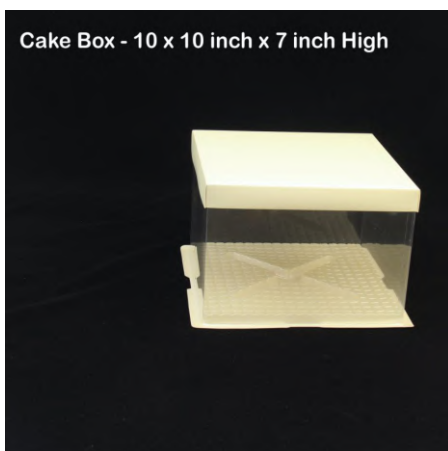

MITA™

Dessert Packaging Cake Boxes

Separate Base & Dome Sets

Coloured Base, Transparent Dome

Cake Sizes: 5" to 10"

Usable with Cake Base

Neha - 8779645017
Akshay - 8928566591
Ankur - 9820106557

Mita 005-CD06

Mita 005-CD08

Mita 005-CD10

Mita 005-CD48 Oval

Super Cake Box 8 x 8 x 6"

Super Cake Box 8 x 8 x 10"

Super Cake Box 10 x 10 x 7"

Super Cake Box 10 x 10 x 12"

Mita CDR-12