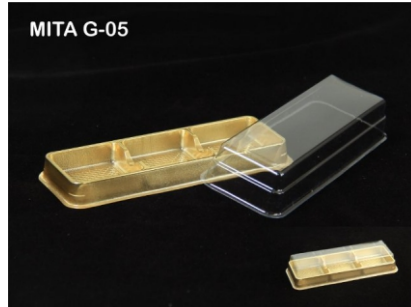

MITA™

Dessert Packaging

Brownie

Paper & Plastic

Various Designs & Sizes

Neha - 8779645017
Akshay - 8928566591
Ankur - 9820106557

Mita Z-001

Mita Z-009

Mita Y-001

Mita Y-009

MITA G-05

MITA G-06

**Brownie Tray
B15**

Item: MITA® 006-0505
Outer Size (mm): 65x60x15
Inner Size (mm): 50x50x15

Item: MITA® 003-0606
Outer Size (mm): 85x80x35
Inner Size (mm): 65 x 65

Item: MITA® 003-0909
Outer Size (mm): 105 x 105 x 30
Inner Size (mm): 90 x 90

Item: MITA® 002-0906
Outer Size Tray (mm): 100 x 75 x 20
Inner Size Tray (mm): 95 x 70
Total Height With Lid (mm): 30

Item: MITA® 002-0908
Outer Size Tray (mm): 105 x 90 x 30
Inner Size Tray (mm): 100 x 90
Total Height With Lid (mm): 45