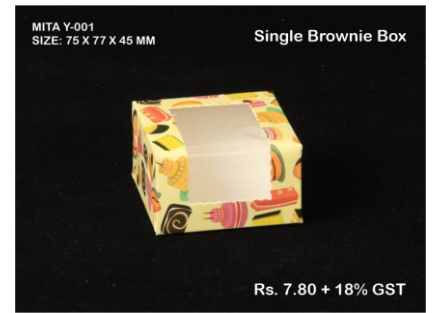

Mita Y-001

Mita Y-009

MITA G-05

MITA G-06

**Brownie Tray
B15**

Item: MITA® 006-0505
Outer Size (mm): 65x60x15
Inner Size (mm): 50x50x15

Item: MITA® 003-0606
Outer Size (mm): 85x80x35
Inner Size (mm): 65 x 65

Item: MITA® 003-0909
Outer Size (mm): 105 x 105 x 30
Inner Size (mm): 90 x 90

Item: MITA® 002-0906
Outer Size Tray (mm): 100 x 75 x 20
Inner Size Tray (mm): 95 x 70
Total Height With Lid (mm): 30

Item: MITA® 002-0908
Outer Size Tray (mm): 105 x 90 x 30
Inner Size Tray (mm): 100 x 90
Total Height With Lid (mm): 45

Item: MITA® 002-1412
Outer Size Tray (mm): 150 x 135 x 30
Inner Size Tray (mm): 145 x 130
Total Height With Lid (mm): 45