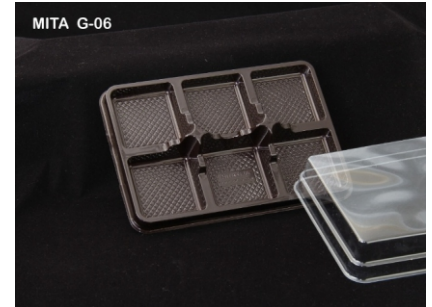

Mita Y-001

Mita Y-009

MITA G-05

MITA G-06

**Brownie Tray
B15**

Item: MITA® 006-0505
Outer Size (mm): 65x60x15
Inner Size (mm): 50x50x15

Item: MITA® 003-0606
Outer Size (mm): 85x80x35
Inner Size (mm): 65 x 65

Item: MITA® 003-0909
Outer Size (mm): 105 x 105 x 30
Inner Size (mm): 90 x 90

Item: MITA® 002-0906
Outer Size Tray (mm): 100 x 75 x 20
Inner Size Tray (mm): 95 x 70
Total Height With Lid (mm): 30

Item: MITA® 002-0908
Outer Size Tray (mm): 105 x 90 x 30
Inner Size Tray (mm): 100 x 90
Total Height With Lid (mm): 45